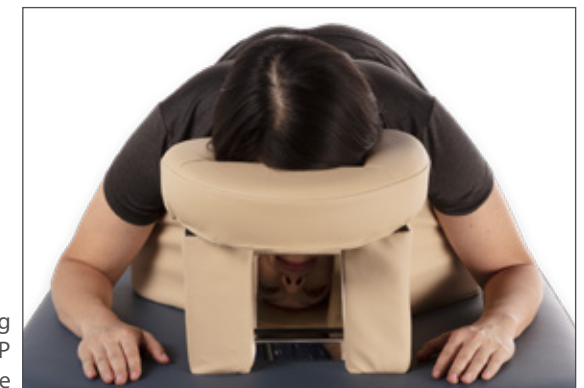

EARTHLITE® PRONE COMFORT BOLSTER & HEADREST

The Earthlite Prone Comfort Bolster and Headrest offers a proven unique support cushion ideal for face down treatments and recovery, especially for larger clients who can't lie comfortably on their stomach for extended periods. Made by EARTHLITE, the world's leading massage and wellness equipment and supplies manufacturer, since 1987.

Features

- Enlarged breathing channels allow for extended face down respiration
- Works with most CPAP machines
- Medical grade, water- and fluid-resistant PVC upholstery in Black/Tan
- Constructed from CFC-free urethane foam
- Adjustable, padded face crescent cushion for improved comfort and fit
- Patented design provides ultimate support for face down positioning after procedures, therapy or lower back relief

Specifications

- Width: 20" (51 cm)
- Length: 40" (101.5 cm)
- Height: 7" (18 cm)

Model's height is 5'2" (157 cm)

Enlarged breathing channels & CPAP machine compatible