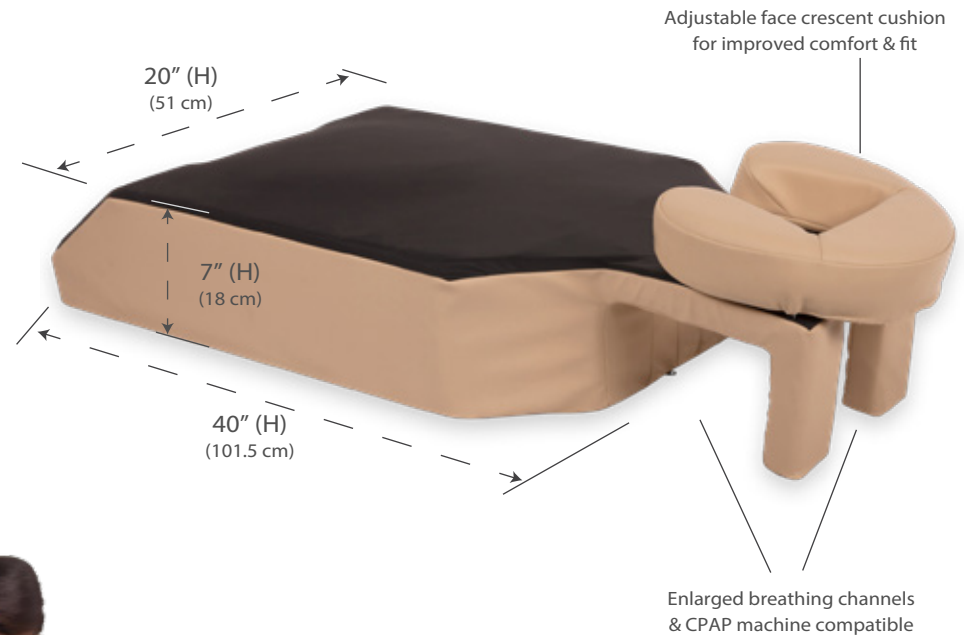

EARTHLITE® PRONE COMFORT BOLSTER & HEADREST

The Earthlite Prone Comfort Bolster and Headrest offers a proven unique support cushion ideal for face down treatments and recovery, especially for larger clients who can't lie comfortably on their stomach for extended periods. Made by EARTHLITE, the world's leading massage and wellness equipment and supplies manufacturer, since 1987.

Features

- Enlarged breathing channels allow for extended face down respiration
- Works with most CPAP machines
- Medical grade, water- and fluid-resistant PVC upholstery in Black/Tan
- Constructed from CFC-free urethane foam
- Adjustable, padded face crescent cushion for improved comfort and fit
- Patented design provides ultimate support for face down positioning after procedures, therapy or lower back relief

Specifications

- Width: 20" (51 cm)
- Length: 40" (101.5 cm)
- Height: 7" (18 cm)

Model's height is 5'2" (157 cm)

Enlarged breathing channels & CPAP machine compatible