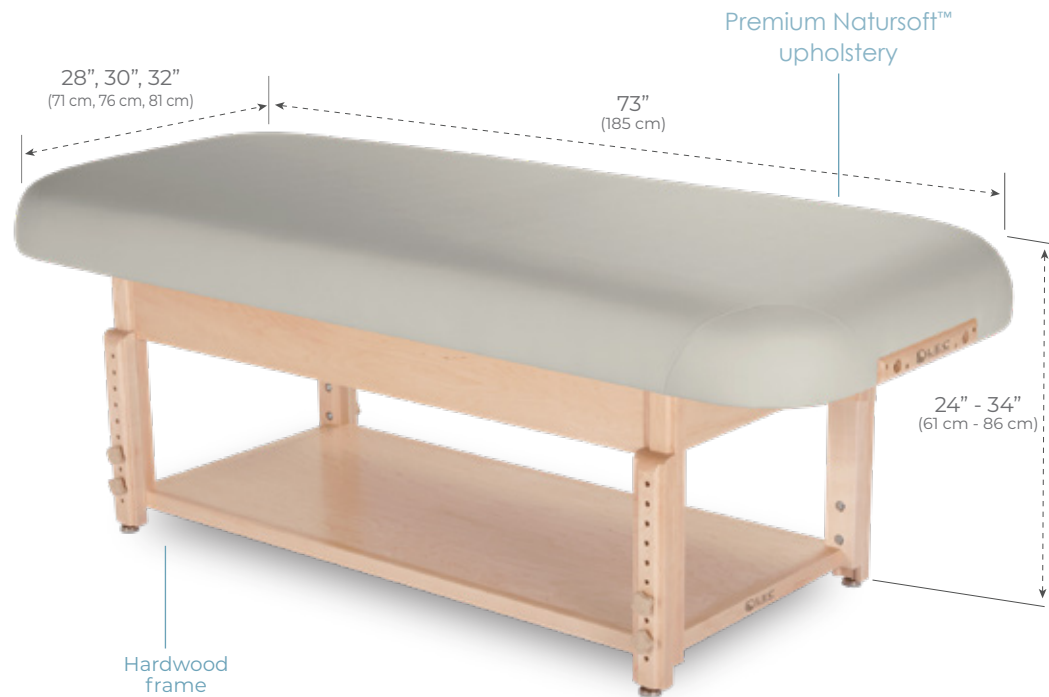

SONOMA™
HARDWOOD STATIONARY TREATMENT TABLE

SONOMA™ HARDWOOD STATIONARY TREATMENT TABLE

A favorite of day spas, health clubs, and private practitioners, the durable yet functional Sonoma is a cost-effective solution for any treatment table need.

Dimensions

- Width Options: 28", 30", 32"
(71 cm, 76 cm, 81cm)
- Length: 73" (185 cm)
- Height Range: 24" - 34"
(61 cm - 86 cm)
- Recommended Lift Capacity: 800 lbs (363 kg)
- CE

Features

- Rigid hardwood Maple frame
- Massage flat top with round corners
- 3.5" Deluxe Salon cushioning
- Natursoft™ upholstery in Sterling, Latte, Vanilla Crème, or Black
- Shelf base

Options

- PowerAssist™ pneumatic facial top
- Manual tilt facial top
- Cabinet base
- Strata™ memory foam cushioning system
- Custom wood stains and upholstery
- Caress™ or Flex-Rest™ self-adjusting platforms with Strata™ FacePillow
- Aromatherapy platform and arm shelf

Tilt top for facials and express treatments (optional)

3.5" Deluxe Salon cushioning

Sonoma shown with Salon top and optional cabinet base

Sturdy, hardwood frame with double knobs