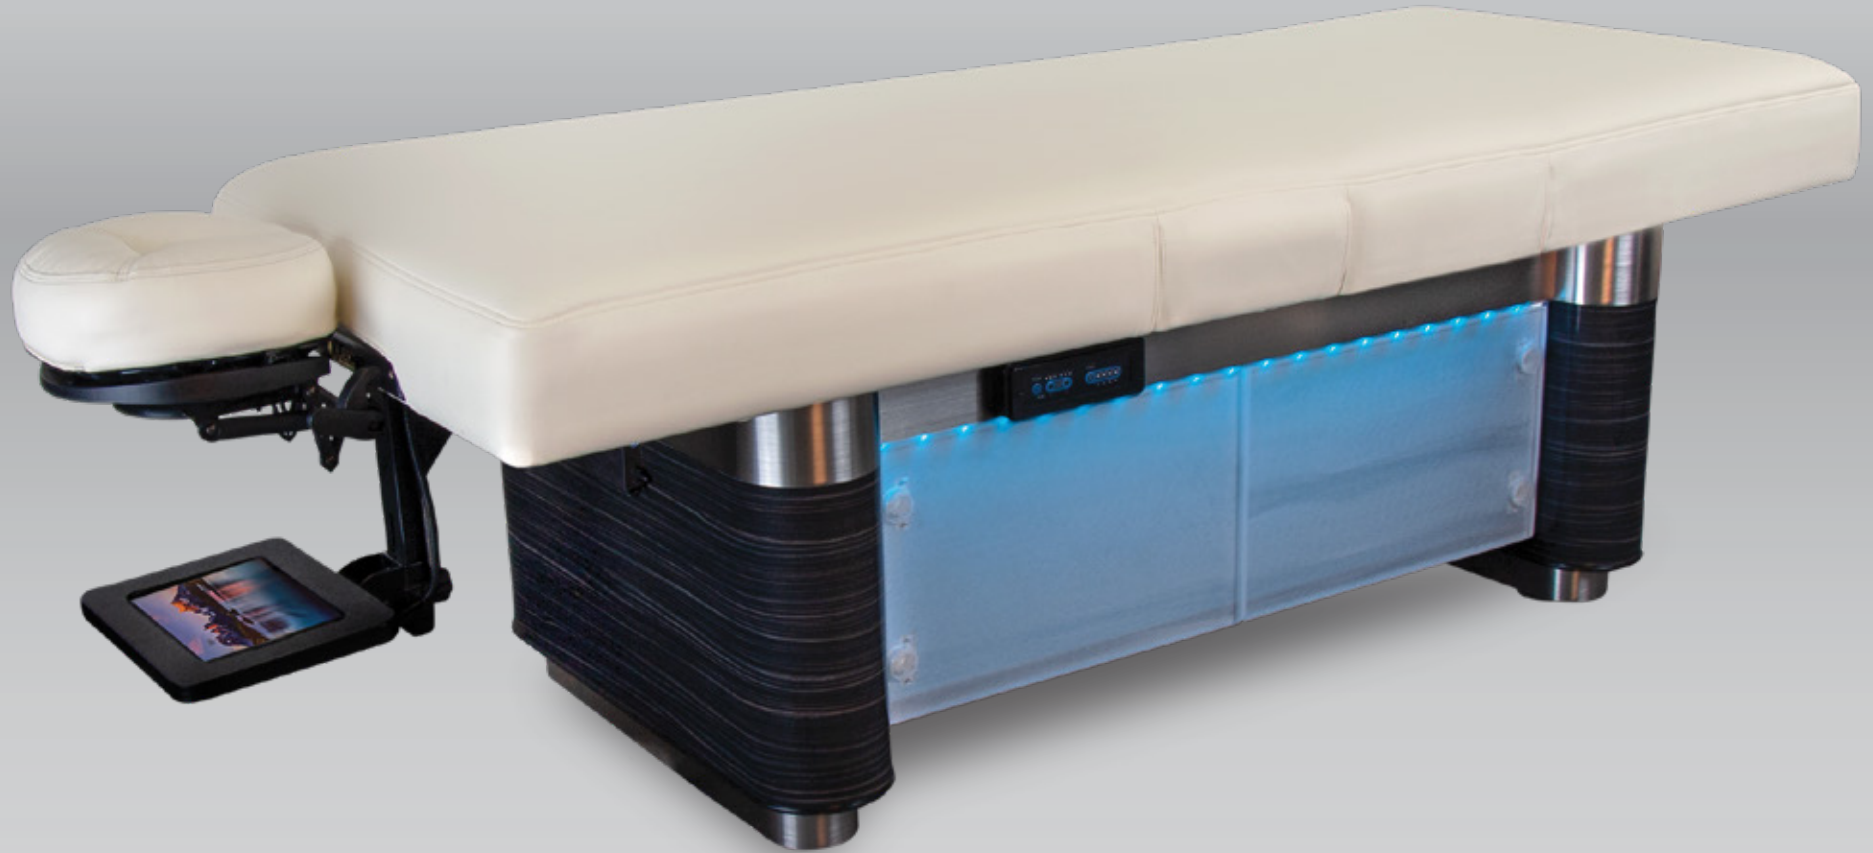

NUAGE™ †STUDIO
MIND BODY EXPERIENCE

NUAGE™ VECTOR

MIND BODY EXPERIENCE

The most advanced healing and relaxation technology available today, the striking Nuage Vector's™ +Studio Total Immersion System™ touches guests' every sense. This completely programmable all electric salon table is a technological miracle. Soothing chromatherapy lighting, embedded digital table warmer, acoustic resonance, embedded Bluetooth stereo speakers, and a tablet with meditative visual journeys for the ultimate experience.

Hi-Definition meditative visual journeys to enhance and focus the relaxation experience.

IceBlock cabinet (optional)

Salon top with Thermasoft™ Dual-Zone Embedded table warmer

Dimensions

- Width Options: 30", 32" (76 cm, 81 cm)
- Length: 73" (185 cm)
- Height Range: 25" - 37" (63.5 cm - 94 cm)
- Recommended Lift Capacity: 650 lbs (295 kg)

Electrical:

- 110V / 220V available
- International plug options
- UL listed motors & controls

Features:

- Programmable all electric salon top
- Strata 3" memory foam system
- Premium brushed aluminum trim
- LED-lit IceBlock shelf (16 colors)
- Premium laminate options

+STUDIO Options:

- Tablet with meditative / visual journeys
- So Sound® acoustic resonance therapy
- Ultraleather® or Promessa® upholstery
- Thermasoft™ Dual-Zone embedded table warmer
- IceBlock cabinet
- Aromatherapy well