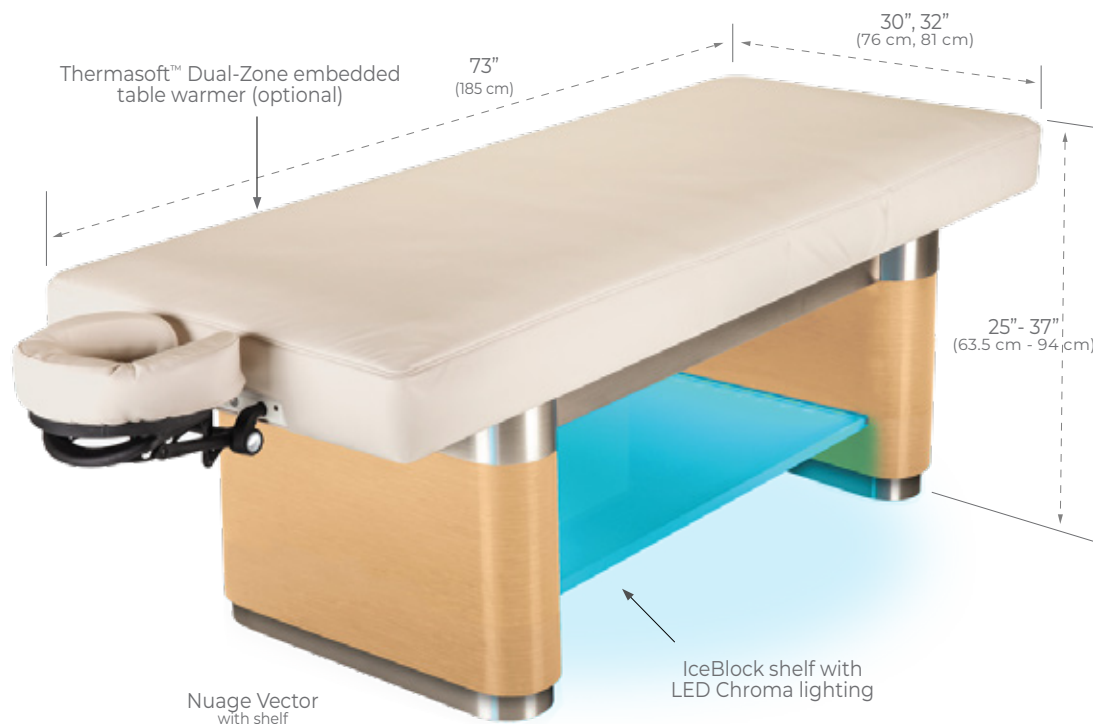

NUAGE™ †STUDIO
MIND BODY EXPERIENCE

NUAGE™ VECTOR

MIND BODY EXPERIENCE

The most advanced healing and relaxation technology available today, the striking Nuage Vector's™ +Studio Total Immersion System™ touches guests' every sense. This completely programmable all electric salon table is a technological miracle. Soothing chromatherapy lighting, embedded digital table warmer, acoustic resonance, embedded Bluetooth stereo speakers, and a tablet with meditative visual journeys for the ultimate experience.

Hi-Definition meditative visual journeys to enhance and focus the relaxation experience.

IceBlock cabinet (optional)

Salon top with Thermasoft™ Dual-Zone Embedded table warmer

Dimensions

- Width Options: 30", 32" (76 cm, 81 cm)
- Length: 73" (185 cm)
- Height Range: 25" - 37" (63.5 cm - 94 cm)
- Recommended Lift Capacity: 650 lbs (295 kg)

Electrical:

- 110V / 220V available
- International plug options
- UL listed motors & controls

Features:

- Programmable all electric salon top
- Strata 3" memory foam system
- Premium brushed aluminum trim
- LED-lit IceBlock shelf (16 colors)
- Premium laminate options

+STUDIO Options:

- Tablet with meditative / visual journeys
- So Sound® acoustic resonance therapy
- Ultraleather® or Promessa® upholstery
- Thermasoft™ Dual-Zone embedded table warmer
- IceBlock cabinet
- Aromatherapy well