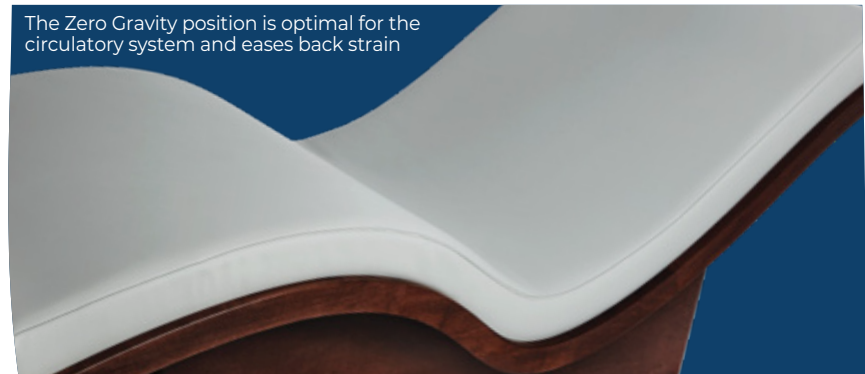

NUWAVE™ LOUNGER
ZERO GRAVITY RELAXATION

NUWAVE™ LOUNGER

ZERO GRAVITY RELAXATION

The versatile, built-to-order hardwood Wave™ lounger has recently received some significant upgrades. The zero-gravity positioning of the NuWave Lounger is perfect for use in spa relaxation areas and can be utilized for a multitude of head, hand, and foot treatments. The “Nu” version features a sleeker hardwood base with cleaner lines, while the sumptuous Strata™ mattress, upholstered in Nature’s Touch, is now easily replaceable for extended life expectancy. Enhance the experience with Mind-Sync™ Vibrational Wellness and Sleep System. LEC’s builds the NuWave Lounger using sustainable materials and practices.

The Zero Gravity position is optimal for the circulatory system and eases back strain

Replaceable mattress

Dimmable reading lamp (optional)

Dimensions

- Top: 30" (76 cm) W x 72" (183 cm) L
- Seat Height: 15" (38 cm) H at lowest point

Electrical

- 110V / 220V available
- International plug options
- CE

Features

- Sustainably made Maple hardwood cabinet.
- Strata 4" Memory Foam Cushioning System
- Natursoft™ 100% PU upholstery in a variety of spa friendly colors
- Neck roll
- ADA Compliant
- Lifetime Limited Warranty (3 years on Fabric & Upholstery)