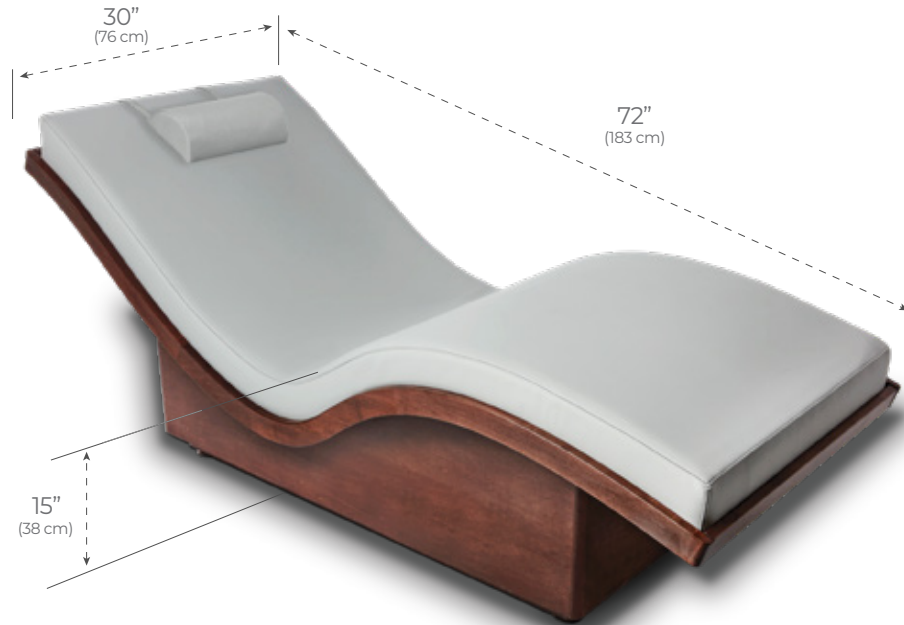

NUWAVE™ LOUNGER
ZERO GRAVITY RELAXATION

NUWAVE™ LOUNGER

ZERO GRAVITY RELAXATION

The versatile, built-to-order hardwood Wave™ lounger has recently received some significant upgrades. The zero-gravity positioning of the NuWave Lounger is perfect for use in spa relaxation areas and can be utilized for a multitude of head, hand, and foot treatments. The “Nu” version features a sleeker hardwood base with cleaner lines, while the sumptuous Strata™ mattress, upholstered in Nature’s Touch, is now easily replaceable for extended life expectancy. Enhance the experience with Mind-Sync™ Vibrational Wellness and Sleep System. LEC’s builds the NuWave Lounger using sustainable materials and practices.

The Zero Gravity position is optimal for the circulatory system and eases back strain

Replaceable mattress

Dimmable reading lamp (optional)

Dimensions

- Top: 30" (76 cm) W x 72" (183 cm) L
- Seat Height: 15" (38 cm) H at lowest point

Electrical

- 110V / 220V available
- International plug options
- CE

Features

- Sustainably made Maple hardwood cabinet.
- Strata 4" Memory Foam Cushioning System
- Natursoft™ 100% PU upholstery in a variety of spa friendly colors
- Neck roll
- ADA Compliant
- Lifetime Limited Warranty (3 years on Fabric & Upholstery)