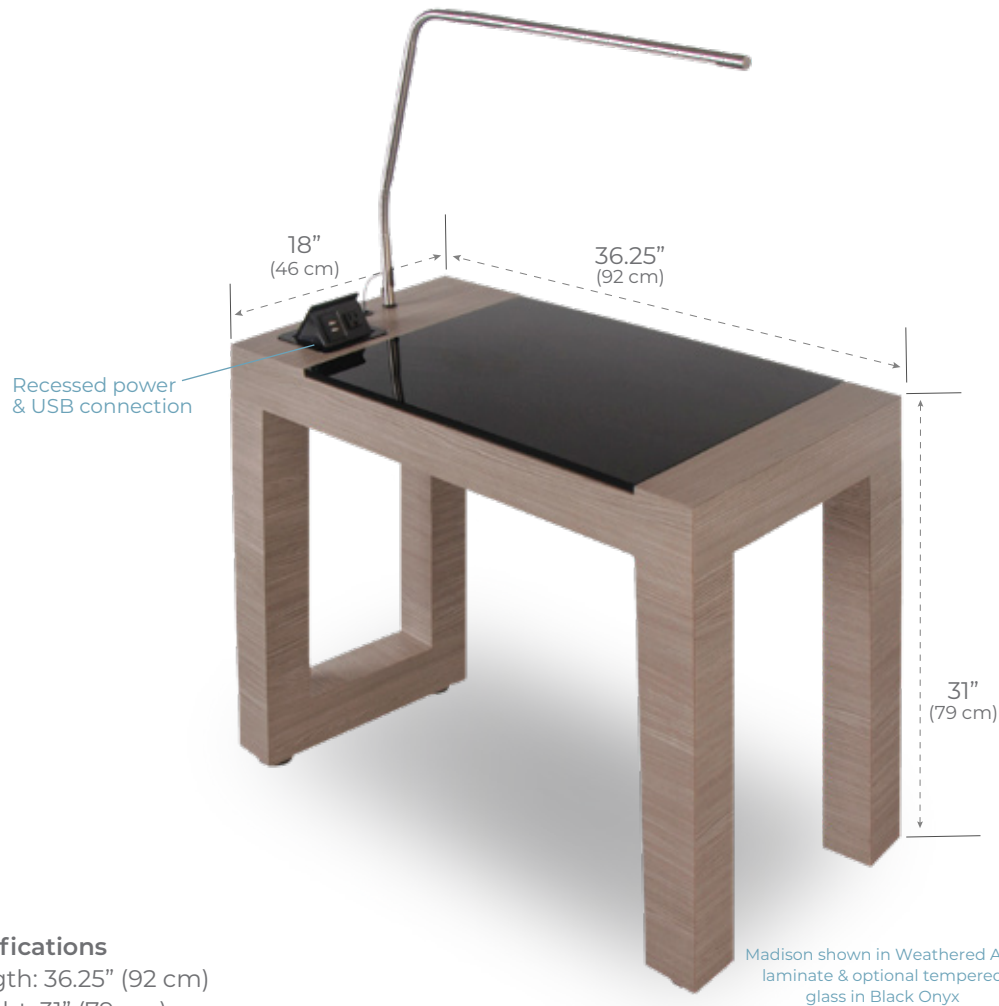

Madison

Madison+STUDIO

MADISON™ NAILSPACE

MADISON™ NAILSPACE

MODERN - ACETONE PROOF - VENTILATION READY

Simple, yet elegant, the Madison nail desk is built-to-order in the USA by Living Earth Crafts' master craftsmen. The modern, open style Madison is milled from quality hardwoods and wrapped in beautiful, yet durable +Studio™ laminates that are polish and acetone resistant. Choose from 3 colors of inlaid tempered glass work-surface. Complete with a full spectrum LED task-light, hidden power port with USB, built-in ventilation ports and ducting, the Madison is today's manicure station standard.

Madison shown in Weathered Ash laminate & optional tempered glass in Black Onyx

Specifications

- Length: 36.25" (92 cm)
- Height: 31" (79 cm)
- Depth: 18" (46 cm)

Desk Power

- 110V / 220V available
- International plug options

Features

- Acetone and polish resistant laminates
- Tempered glass work-surface in Black Onyx, Sugar White, or Sea Glass
- Recessed power and USB
- Full spectrum LED task light

Options

- Ventilation system
- Technician stools
- Upgraded +Studio finishes
- LED-lit +Studio mirror box

Recessed power & USB connection

Ventilation ready

LED-lit mirror box (+STUDIO option)

Full spectrum LED task light