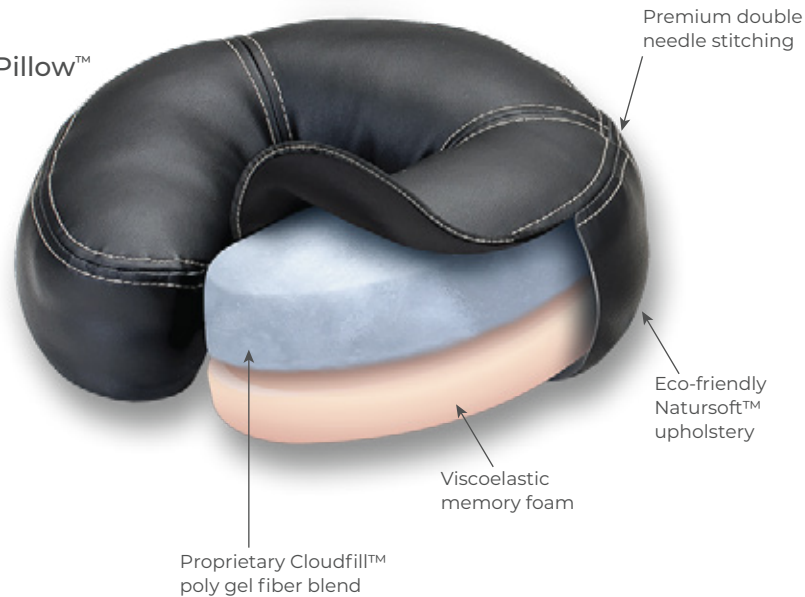

FACEPILLOW™ & STRATA FACEPILLOW™
CLOUD COMFORT TECHNOLOGY

STRATA FACEPILLOW™

CLOUD COMFORT TECHNOLOGY WITH MEMORY FOAM

The all-new Strata FacePillow™ represents a seismic shift from the highly structured face cushions of years past to a cushion centered exclusively on providing the most relaxing, luxurious possible client experience. Extra soft, ultra plush memory foam cushioning and a unique rounded design literally cradle the face, decreasing pressure points and ensuring exceptionally long-lasting comfort. Finished with contrast double-stitching and available in a variety of stunning upholstery choices, the Strata FacePillow™ has taken relaxation and style to entirely new heights.

Strata FacePillow™

Features

- Unique, cradle-line design to relieve pressure
- Modern, attractive contrast double-stitching
- Available in a variety of eco-friendly colors
- Ultra-comfortable memory foam cushioning (Strata only)

FacePillow™

STRATA FACEPILLOW™

CLOUD COMFORT TECHNOLOGY

Our product designers have fused the finest materials available today, a proprietary blend of blown gel and polyfibers we call Cloudfill™ to create a downy soft, yet supportive cushion. Our FacePillow™ comes upholstered in our luxurious Natursoft™ upholstery with premium double stitching.