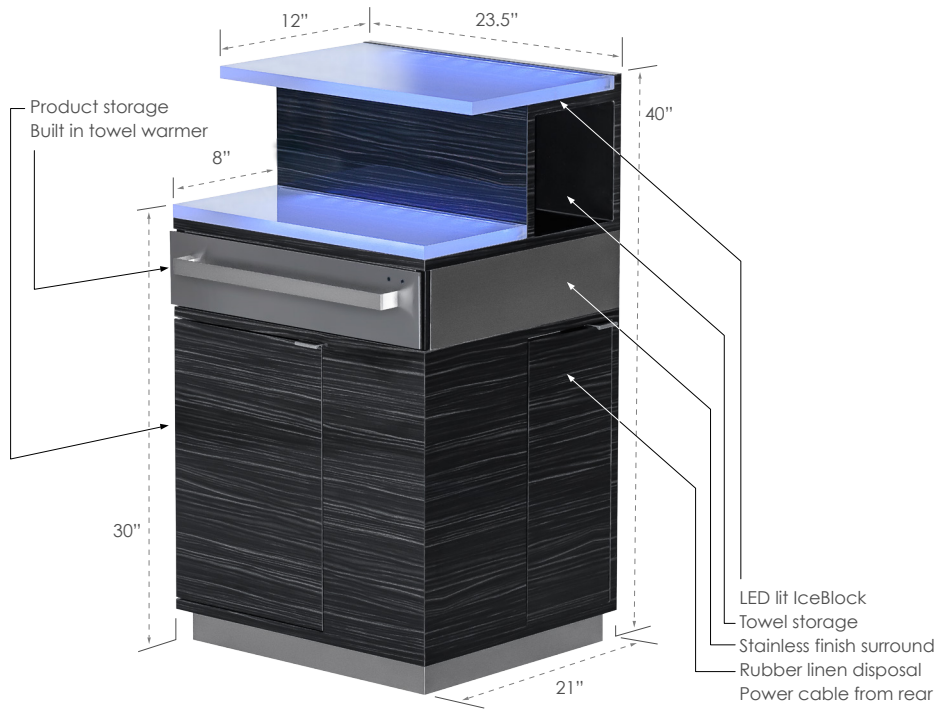

OPTIA WORKSPACE +STUDIO

MODERN • VERSATILE • STYLE

Standard Optia

+Studio Finishes

Integrated Warming Drawer

IceBlock LED

LINEN PRODUCT STORAGE • LINEN & TRASH CONTAINMENT • LED LIGHTING • TOWEL WARMING DRAWER • +STUDIO FINISHES

- width: 23.5" (59.69cm)
- height: 40" (86cm)
- cabinet depth: 21" (53.34cm)
- integrated warming drawer

Warming Drawer

- 120v - 515 watts /4.3 amps
- 220v - 515 watts /2.3 amps
- International plugs available

+Studio \$000
Standard \$000

OPTIA WORKSPACE

THE ULTIMATE IN FUNCTIONAL DESIGN

The Optia Workspace gives all new meaning to in-room working space. This beautiful, space-saving design features a topside ice block work surface, a built-in warming drawer, LED lighting, side compartments perfect for small trash cans or other accessories, and upgraded laminate. If you're looking for a clean, modern design that improves both the look of your spa and its functionality, the Optia Workspace is a must!

- Multi-functional working space
- Built-in warming drawer for towels
- Topside ice block work surface
- Multiple side compartments
- Attractive LED lighting
- Upgraded laminate